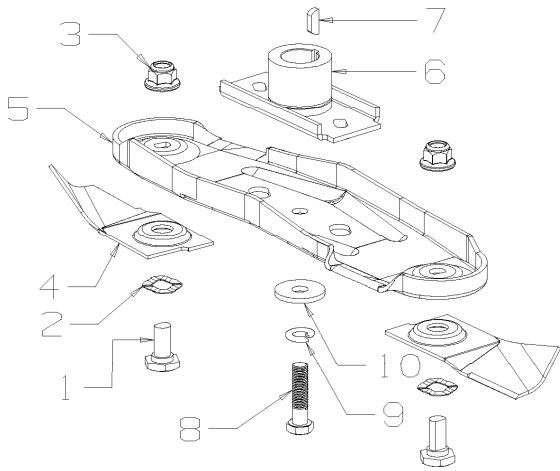

## 460mm Blade Assembly

Item	Part No	Description	Qty
1	<b>581707</b>	Bolt- Pivot M10 x 22	2
2	<b>580693</b>	Washer, Wavy 13.4 x 24.2	2
3	<b>503672</b>	Nut, M10 Hex Nyloc Flange	2
4	<b>980658</b>	Blade- Quick Cut, 460mm	2
5	<b>980653</b>	Carrier- Blade, Quick Cut	1
6	<b>014173</b>	Driver Assy-Blade , 7/8"	1
7	<b>500636</b>	Key, Woodruff-5/8" x 5/32" x 1/4"	1
8	<b>581610</b>	Screw, Set NF 3/8" x 1.25 NYG8	1
9	<b>500204</b>	Washer, Spring 3/8"	1
10	<b>503667</b>	Washer, Flat 9.75 x 30 x 3.0	1