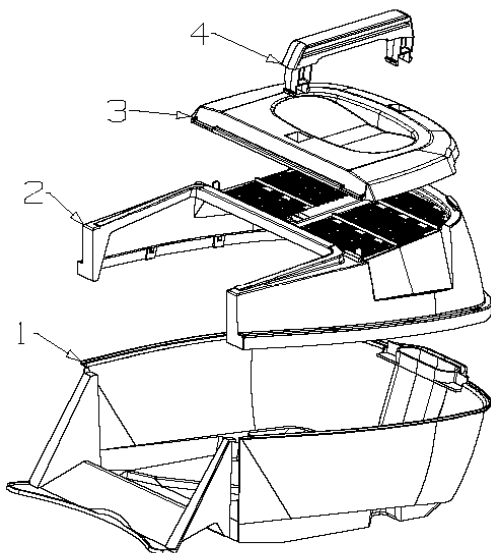

Catcher Assembly 18"

Item	Part No	Description	Qty
1	583295	Catcher- Bottom, 18" Brand Black	1
2	579117	Catcher- Top, 18" Black	1
3	580674	Catcher- Lid, 18" Black	1
4	580673	Catcher- Handle	1

Replacement Catcher Assembly Options

980670 Catcher Assy Black 18" with Unbranded Base

783006 Catcher Assy (Branded) 18" with "Grass Full Indicator" & Black Base