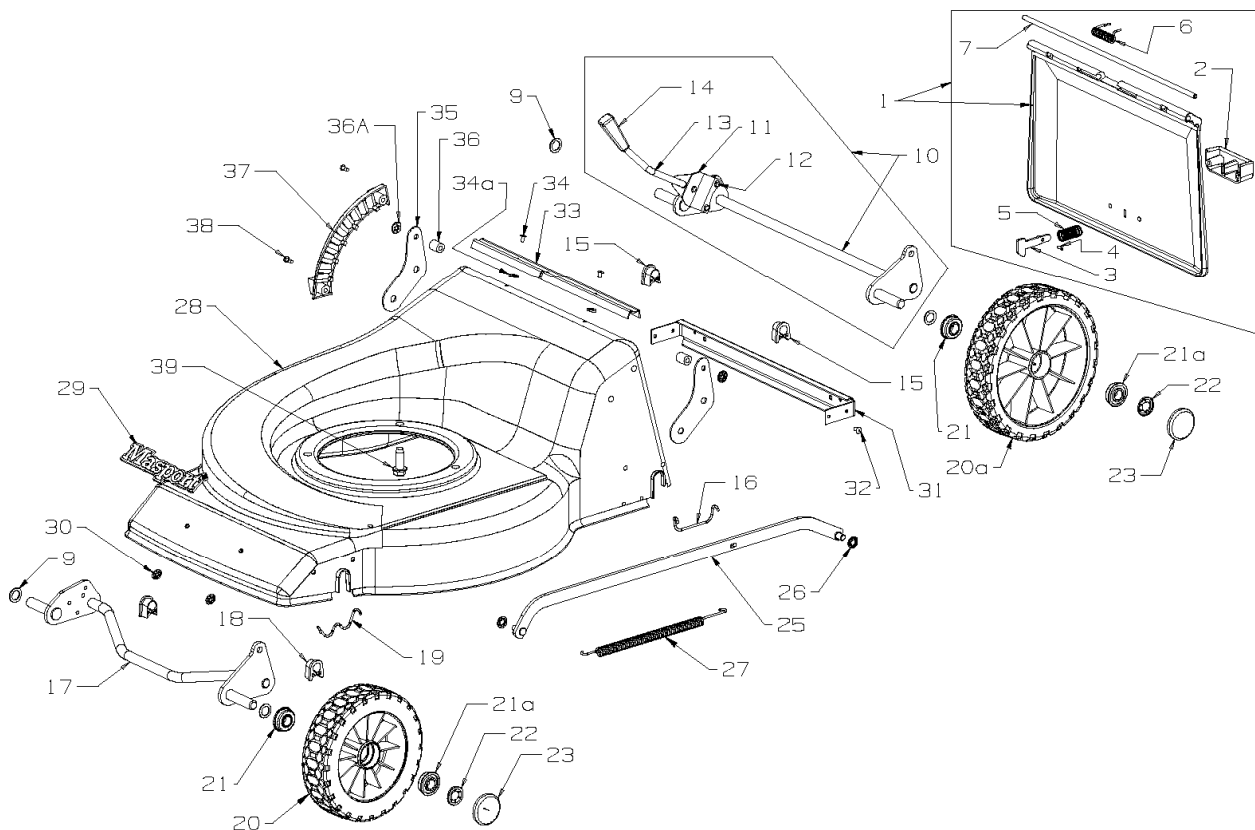

Item	Part No	Description	Qty	Item	Part No	Description	Qty
1	764242	<b>Flap Assy- Plastic, Latched Blk</b>	1	22	503236	Clip- Starlock, 1/2"	4
2	580602	*Handle - Flap	1	23	581000	Hub Cap- Button, MK6 Black	4
3	981650	*Latch- Flap, Barbed	1	25	972288	Rod Assy- Connecting, 460	1
4	502019	*Pin, Tension 3.0 x 8	1	26	501365	Clip- Starlock, 5/16"	2
5	581106	*Spring- Latch, Flap	1	27	581463	Spring- Counter Balance	1
6	581349	*Spring- Flap	1	28	981460	<b>Housing- Steel 18", ODS RED</b>	1
7	779732	*Wire- Flap Pivot 6mm x 377mm	1	29	581240	*Nameplate- MASPORT	1
9	503301	Washer; Flat 1/2 x 3/4 x 18g	4	30	503150	*Clip- Starlock, 5 dia	2
10	767077	<b>Axle Assy- Rear, 18"</b>	1	31	980608	*Brace-Rear	1
11	580649	*Spring- Leaf	1	32	581369	*Rivet- Pop 4.0 dia x 3.2 73SS5-2	4
12	503373	*Rivet- F/HD 3/16 x 27/64"	3	33	583151	Dust Seal- Flap	1
13	980733	*Rod- Height Selector (Sq Knob)	1	34	581369	Rivet- Pop 4.0 dia x 3.2 73SS5-2	2
14	580056	*Grip- Height Lever, Square Black	1	34a	502170	Washer, Nylon 5 x 12 x 2.0	2
15	580668	Bush- Pivot, Rear Axle	2	35	567585	Bracket- Flap	2
16	579292	Retainer- Axle, Rear, Steel Deck	2	36	579733	Spacer- Flap	2
17	581269	Axle- Front, 175mm	1	36a	503574	Clip- Starlock, 6mm dia	2
18	580030	Bush- Pivot, Front Axle	2	37	580025	Quadrant- Height Selector	1
19	529674	Retainer- Axle W, Front	2	38	503660	Rivet- Pop 4.8 dia x 9.0 73AS6-6	2
20	580790	<b>Wheel Assy- 175mm, MK6 White</b>	2	39	580453	Screw, S/T 3/8" x 1-1/8"	3
		(Includes 2 x 551212 per wheel)		Not Illustrated			
20a	580791	<b>Wheel Assy- 200mm, MK6 White</b>	2	502360	Engine- Loncin LC1P65FE-3 123cc	1	
		(Includes 2 x 551212 per wheel)		<b>Note, serial numbers from 8352572 ~ 8352771 used</b>			
21	551212	Bearing- Wheel, Ball Type	4	503081	Eng- Loncin LC1P61FE K5414 123cc	1	
21a	551212	Bearing- Wheel, Ball Type	4				