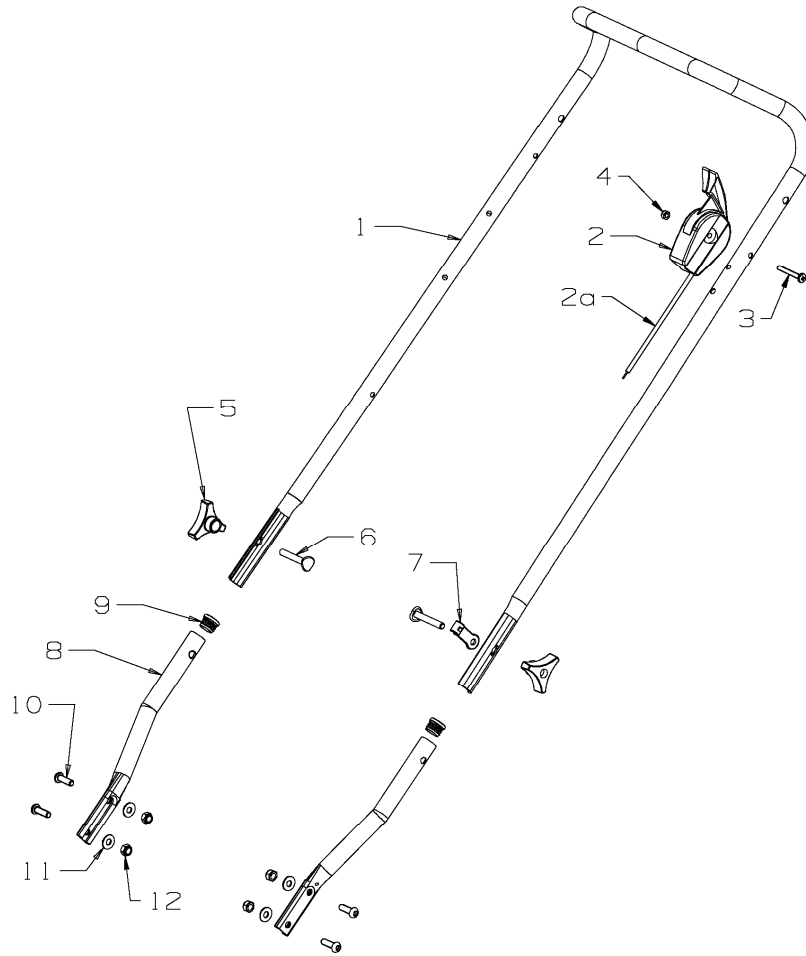

Item	Part No	Description	Qty	Not Illustrated
1	780616	Handle & Sleeve PVC/BLK	1	503054 Tie- Nylon Cable, Black 1
2/2a	583458	Throttle Ctrl & Cable, Wescon	1	573174 Decal, HSG Lawn Marshal 1
		(Also available: Lever 574398, Body 574430)		579414 Decal, Noise MAS 75dba 1
3	503604	*Screw, Pan M6 x 45 Poz	1	581180 Instruct, Catcher Assy 1
4	501764	*Nut, M6 Hex Nyloc x 6mm thick	1	582049 Decal, Flap Caution 1
5/6	774230	Knob Lock Assembly (2 per)	1	582070 Decal, Serial Number 1
5	574230	*Knob- Plastic, M8 Insert	2	583152 Owner Manual, Masport 1
6	574218	*Bolt, Sph M8 x 53 x 35	2	
7	581527	Retainer- Clutch Cable, Handle	1	
8	980692	Handle- Lower, Stub Black	2	
9	503319	Plug- 22mm Black Plastic	2	
10	503643	Screw, Set M8 x 25 Button/Head	4	
11	501606	Washer, Flat, 8 x 19 x 1.6	4	
12	501793	Nut, M8 Hex Nyloc x 8mm thick	4	

When ordering spares: PLEASE QUOTE PART NUMBER & Description, NOT illustrated number. Item Qty = 1 per part unless stated differently.
BOLD TEXT = Assemblies. Text starting with * = items included in the assemblies & may not be available as a spares item.
Determine the left hand or right hand sides by standing in the operating position (standing at the handle).